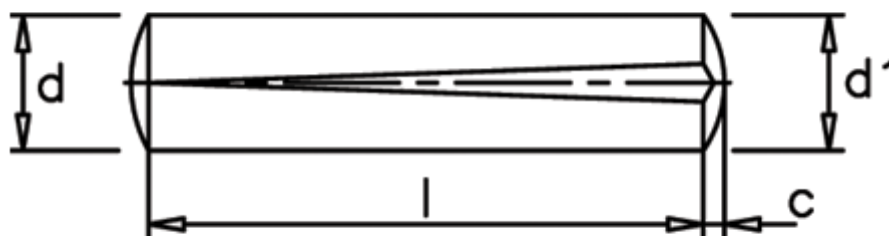

Article number: 08014133

Description: KLEE Slotted pin S1 6x36
Steel

Measures

c	= 0,9
d	= 6.0
d1	= 6.30
Length	= 36